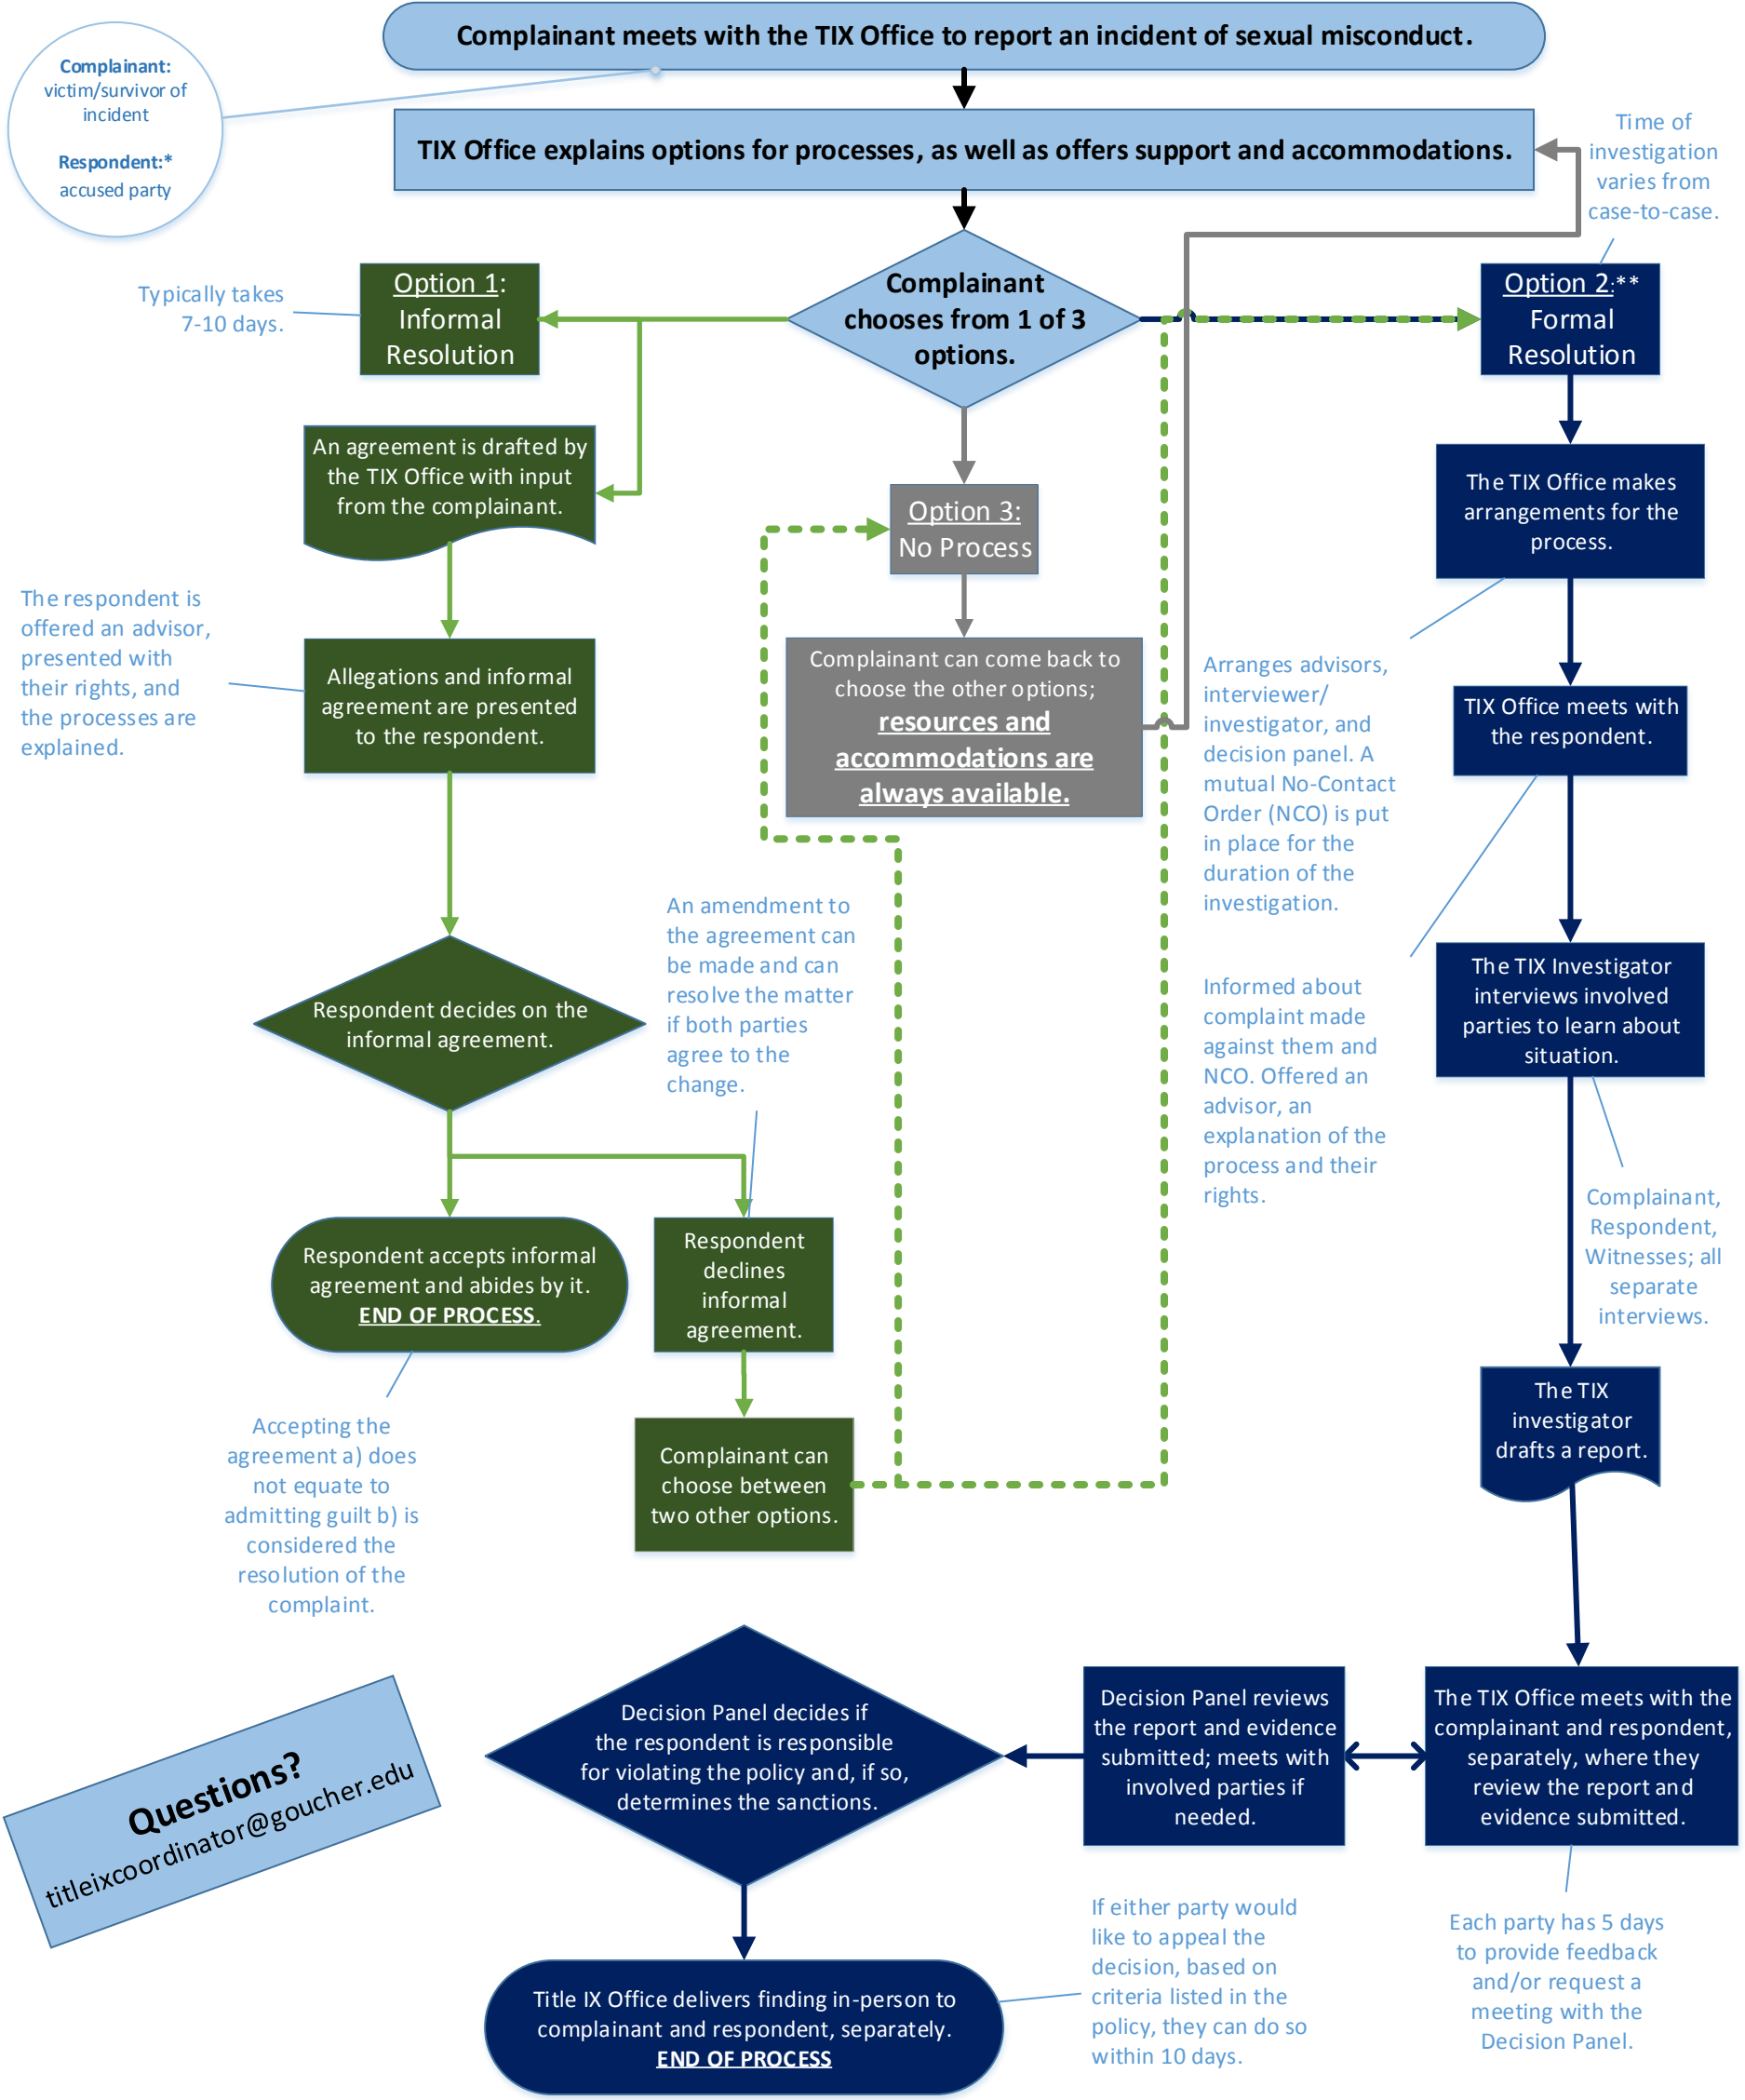

Title IX Process Flow Chart

*While this process primarily applies to respondents in the Goucher community, there may be process available for incidents involving non-Goucher respondents. Please speak to the Title IX Office for more information.

**This is a college disciplinary process and not a criminal process. For more information on reporting to the police, please see www.goucher.edu/title-ix/sexual-assault-and-misconduct/reporting-an-incident