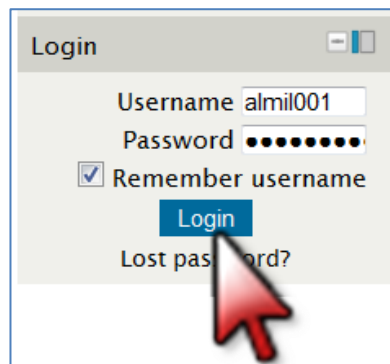

Login to GoucherLearn

Enter learn.goucher.edu into your selected browser and open the GoucherLearn site.

Enter your Goucher username and password in the Login box on the left. Click the **Login** button.

Click on either the **My Home** or **My Courses** link in the Navigation block in the left column to see your courses. Click on the title of the course that you want to open.