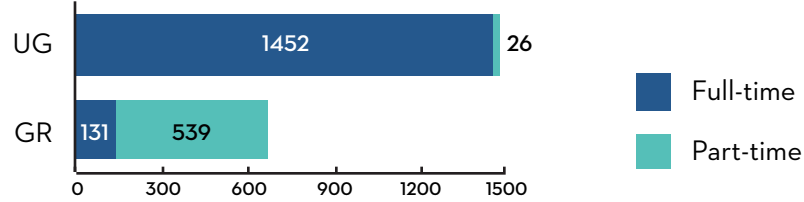

FALL 2015 STUDENT PROFILE

Enrollment Headcount

Enrollment FTE

Enrollment Headcount by Gender

Enrollment Headcount by Residency

Undergraduates are from 44 States and 6 Continents

FALL 2015 STUDENT PROFILE