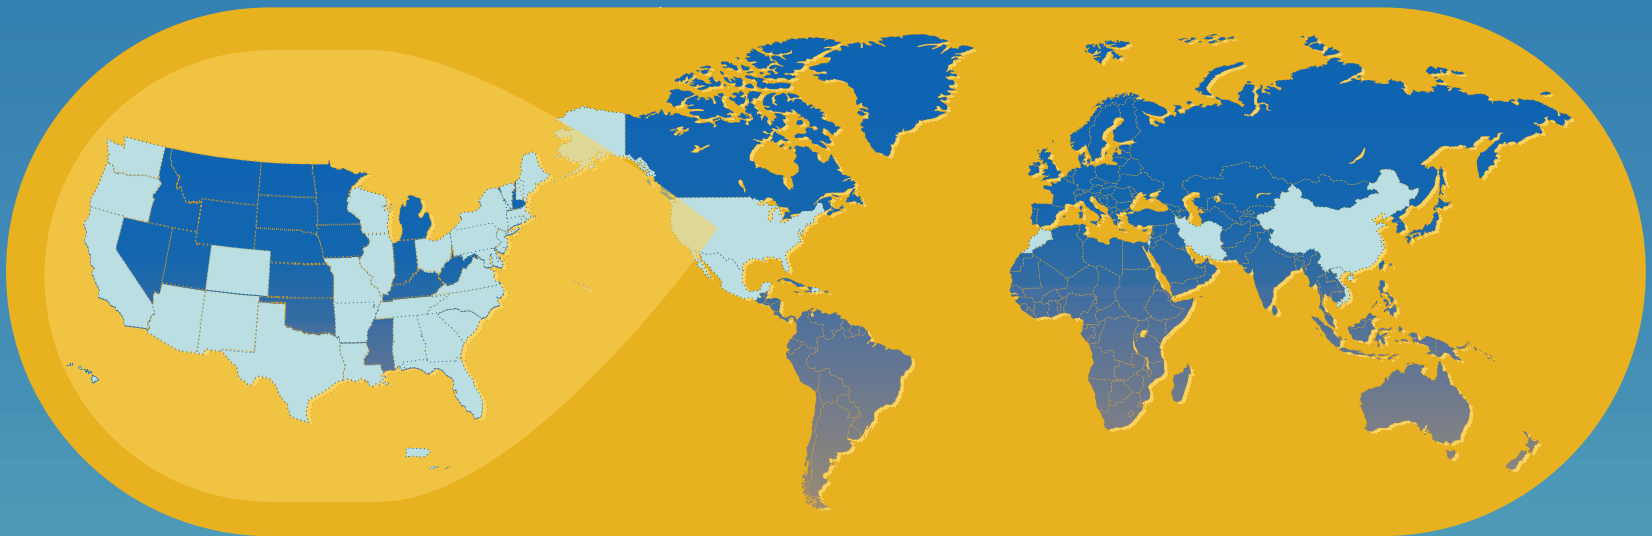

MEET THE

CLASS OF 2021

GOUCHER | college

3,475

TOTAL APPLICANTS

420

ENROLLED STUDENTS

49

VIDEO APPLICANTS

37

STATES AND TERRITORIES
REPRESENTED

8

COUNTRIES REPRESENTED

TOP 5 STATES:

MARYLAND, PENNSYLVANIA,
NEW YORK, NEW JERSEY, CALIFORNIA

112

STUDENT
ATHLETES

101

FIRST GENERATION
STUDENTS

88%

VISITED
CAMPUS

DISTANCE TRAVELED TO GOUCHER

FARTHEST: 8,724 MILES (DONG NAI, VIETNAM) ✈️

SHORTEST: 1.8 MILES 🚲