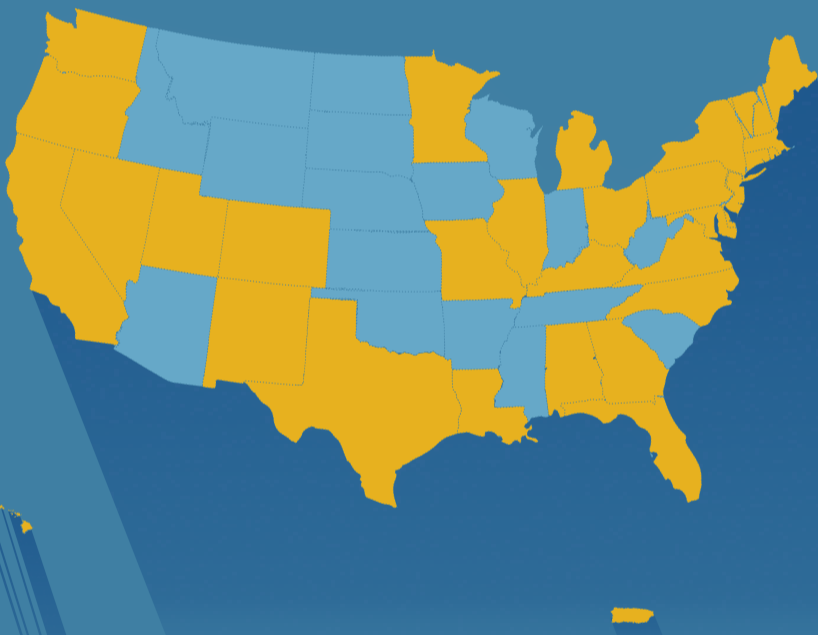

MEET THE
CLASS OF 2020

GOUCHER | college

3,445
APPLICANTS

441

ENROLLED STUDENTS

69

VIDEO APPLICANTS

16

TOTAL COUNTRIES
REPRESENTED

34

TOTAL STATES
REPRESENTED

TOP 6 STATES REPRESENTED

MARYLAND
NEW YORK

PENNSYLVANIA
NEW JERSEY

CALIFORNIA
MASSACHUSETTS

DISTANCE TRAVELED

FARTHEST: 8761.3 MILES (BANGKOK) ✈️

SHORTEST: 3 MILES 🚲

108

STUDENT ATHLETES

107

FIRST GENERATION
COLLEGE STUDENTS

406

VISITED CAMPUS