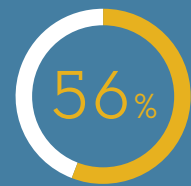

NEW JERSEY

NEW YORK

CALIFORNIA

TOP 5 MAJOR INTERESTS

PSYCHOLOGY

PREMED STUDIES

BUSINESS MANAGEMENT

BIOLOGICAL SCIENCES

INTERNATIONAL RELATIONS

TOP 25%
OF THEIR
GRADUATING CLASSES

IDENTIFY AS
STUDENTS OF COLOR*

*OF THOSE WHO DISCLOSED
THEIR RACE/ETHNICITY

DISTANCE TO GOUCHER

FARTHEST: 3,935 MILES (DAKAR, SENEGAL)

SHORTEST: <2 MILES