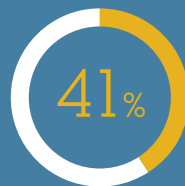

NEW JERSEY

NEW YORK

CALIFORNIA

TOP 5 MAJOR INTERESTS

PSYCHOLOGY

PREMED STUDIES

BUSINESS MANAGEMENT

BIOLOGICAL SCIENCES

INTERNATIONAL RELATIONS

TOP 25%
OF THEIR
GRADUATING CLASSES

IDENTIFY AS
STUDENTS OF COLOR*

*OF THOSE WHO DISCLOSED
THEIR RACE/ETHNICITY

DISTANCE TO GOUCHER

FARTHEST: 3,935 MILES (DAKAR, SENEGAL)

SHORTEST: <2 MILES