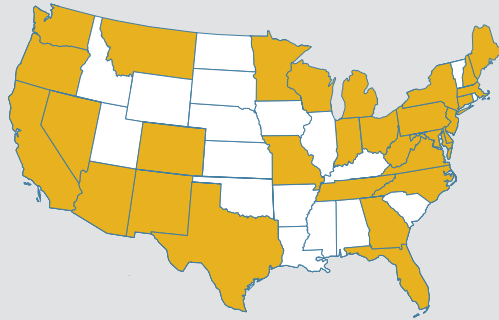

MEET THE

CLASS OF 2024

GOUCHER | college

32

STATES AND TERRITORIES REPRESENTED

232

ENROLLED STUDENTS

2,631

TOTAL APPLICANTS AND
25 VIDEO APPLICANTS

36%

FIRST-GENERATION
STUDENTS

64

STUDENT ATHLETES

TOP 5 STATES

MARYLAND

PENNSYLVANIA

NEW JERSEY

NEW YORK

CALIFORNIA

TOP 5 MAJOR INTERESTS

PSYCHOLOGY

PREMED STUDIES

BUSINESS MANAGEMENT

BIOLOGICAL SCIENCES

INTERNATIONAL RELATIONS

TOP 25%
OF THEIR
GRADUATING CLASSES

IDENTIFY AS
STUDENTS OF COLOR*

*OF THOSE WHO DISCLOSED
THEIR RACE/ETHNICITY

DISTANCE TO GOUCHER

FARTHEST: 3,935 MILES (DAKAR, SENEGAL)

SHORTEST: <2 MILES