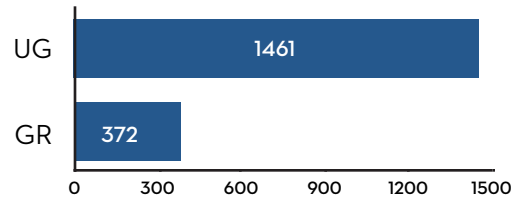

FALL 2016 STUDENT PROFILE

Enrollment Headcount

Enrollment FTE

Enrollment Headcount by Gender

Enrollment Headcount by Residency

Undergraduates are from 44 States and 6 Continents

FALL 2016 STUDENT PROFILE