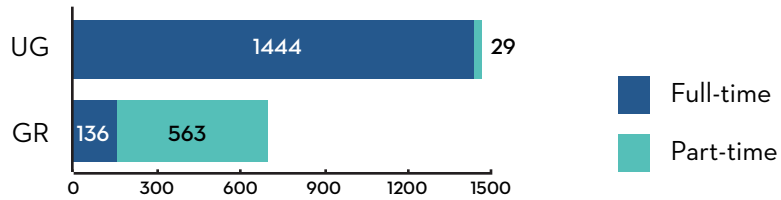

FALL 2016 STUDENT PROFILE

Enrollment Headcount

Enrollment FTE

Enrollment Headcount by Gender

Enrollment Headcount by Residency

Undergraduates are from 44 States and 6 Continents

FALL 2016 STUDENT PROFILE