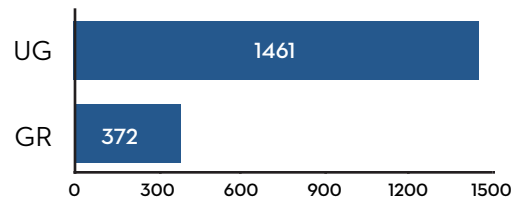

FALL 2016 STUDENT PROFILE

Enrollment Headcount

Enrollment FTE

Enrollment Headcount by Gender

Enrollment Headcount by Residency

Undergraduates are from 44 States and 6 Continents

FALL 2016 STUDENT PROFILE