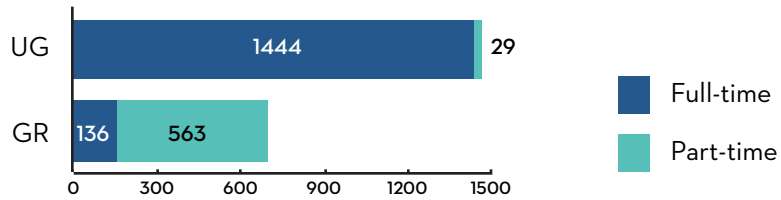

FALL 2016 STUDENT PROFILE

Enrollment Headcount

Enrollment FTE

Enrollment Headcount by Gender

Enrollment Headcount by Residency

Undergraduates are from 44 States and 6 Continents

FALL 2016 STUDENT PROFILE