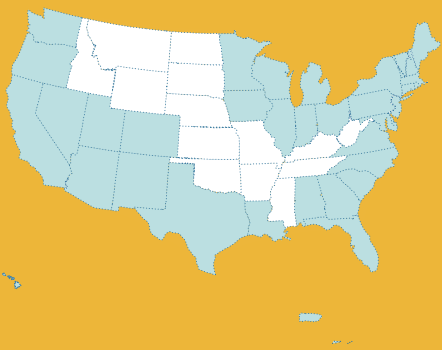

MEET THE  
**CLASS OF 2022**

GOUCHER | college

**38**  
STATES AND TERRITORIES  
REPRESENTED

**TOP 5 STATES:**

-  **164** MARYLAND
-  **43** NEW YORK
-  **39** PENNSYLVANIA
-  **27** CALIFORNIA
-  **19** NEW JERSEY

**432**

ENROLLED STUDENTS

**3,167**

TOTAL APPLICANTS AND  
43 VIDEO APPLICANTS

**30**  
COUNTRIES  
REPRESENTED

MORE THAN 1/3 WERE IN THE  
TOP 20% OF THEIR CLASS

**114**  
FIRST GENERATION  
STUDENTS

IDENTIFY AS  
STUDENTS OF COLOR\*

\*OF STUDENTS WHO  
DISCLOSED THEIR RACE

**148**  
STUDENT  
ATHLETES

DISTANCE  
TRAVELED TO  
GOUCHER

FARTHEST: 9,482 MILES (SUBANG JAYA, MALAYSIA)

SHORTEST: 2.1 MILES