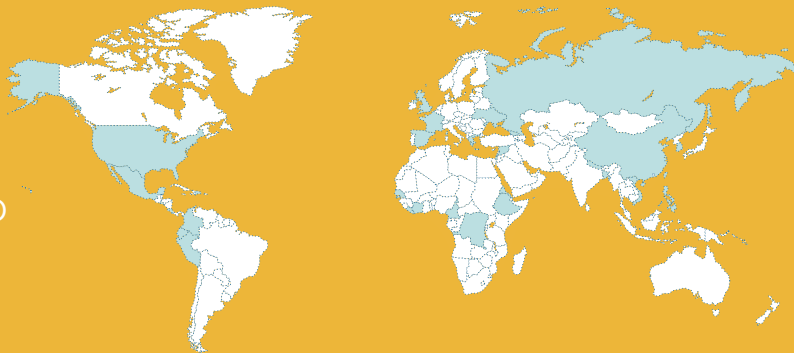

MEET THE  
**CLASS OF 2022**

GOUCHER | college

**38**  
STATES AND TERRITORIES  
REPRESENTED

**TOP 5 STATES:**

-  **164** MARYLAND
-  **43** NEW YORK
-  **39** PENNSYLVANIA
-  **27** CALIFORNIA
-  **19** NEW JERSEY

**432**

ENROLLED STUDENTS

**3,167**

TOTAL APPLICANTS AND  
43 VIDEO APPLICANTS

**30**  
COUNTRIES  
REPRESENTED

MORE THAN 1/3 WERE IN THE  
TOP 20% OF THEIR CLASS

**114**  
FIRST GENERATION  
STUDENTS

IDENTIFY AS  
STUDENTS OF COLOR\*

\*OF STUDENTS WHO  
DISCLOSED THEIR RACE

**148**  
STUDENT  
ATHLETES

DISTANCE  
TRAVELED TO  
GOUCHER

FARTHEST: 9,482 MILES (SUBANG JAYA, MALAYSIA)

SHORTEST: 2.1 MILES