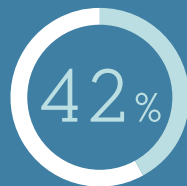

**432**

ENROLLED STUDENTS

**3,167**

TOTAL APPLICANTS AND  
43 VIDEO APPLICANTS

**30**  
COUNTRIES  
REPRESENTED

MORE THAN 1/3 WERE IN THE  
TOP 20% OF THEIR CLASS

**114**  
FIRST GENERATION  
STUDENTS

IDENTIFY AS  
STUDENTS OF COLOR\*